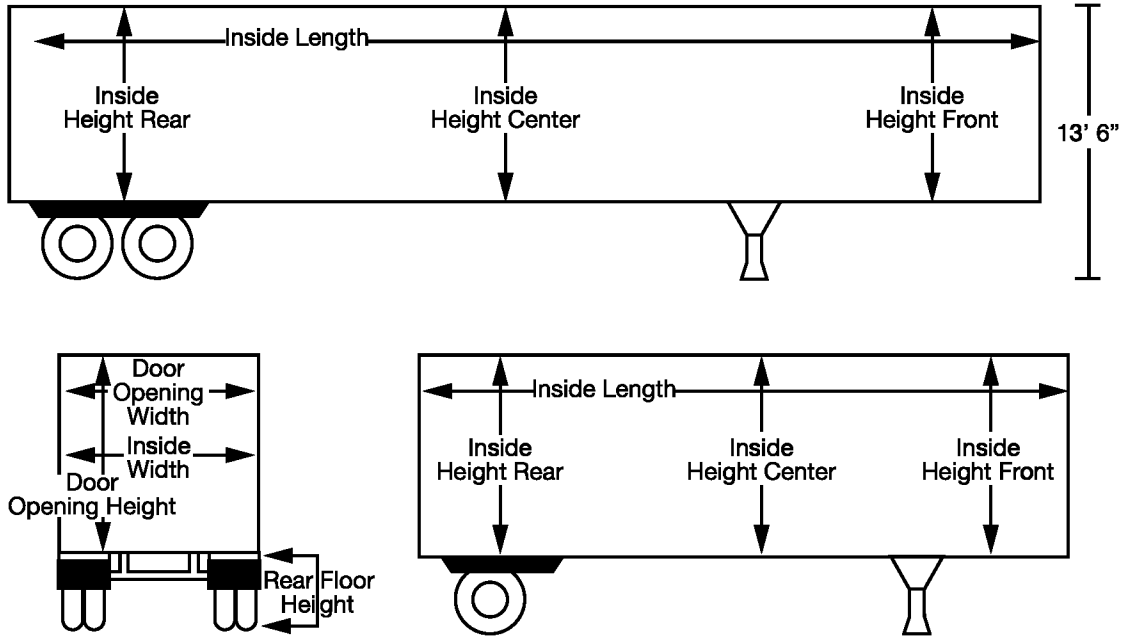

**General Dry Van Trailer Specifications
 For 28', 45', 48', 53' Trailer**

| Trailer Length | Door Type | Outside Width | Outside Height | Inside Length | Inside Width | Inside Height Rear | Inside Height Center | Inside Height Front | Door Opening Width | Door Opening Height | Rear Floor Height | Cubic Feet |
|----------------|-----------|---------------|----------------|---------------|--------------|--------------------|----------------------|---------------------|--------------------|---------------------|-------------------|------------|
| 28' Dry Van | Roll-up | 102" | 13'6" | 27'3" | 100.0" | 110.0" | 109.0" | 107.0" | 93" | 104" | 47.5" | 2,029.0 |
| 28' Dry Van | Swing | 102" | 13'6" | 27'3" | 99.0" | 108.0" | 108.0" | 108.0" | 99" | 108" | 47.5" | 2,029.5 |
| 45' Dry Van | Roll-up | 102" | 13'6" | 44'1" | 93.0" | 112.0" | 109.0" | 106.0" | 87" | 105.5" | 50.0" | 3,083.0 |
| 48' Dry Van | Roll-up | 102" | 13'6" | 47'3" | 99.0" | 112.5" | 110.5" | 108.5" | 93" | 105" | 48.5" | 3,566.0 |
| 48' Dry Van | Swing | 102" | 13'6" | 47'3" | 99.0" | 110.0" | 110.0" | 110.0" | 99" | 110" | 48.5" | 3,579.6 |
| 53' Dry Van | Swing | 102" | 13'6" | 52'6" | 99.0" | 110.0" | 110.0" | 110.0" | 99" | 111" | 48.5" | 3,975.0 |

General reference purposes only. Individual trailer dimensions may vary. Inside height dry vans may range from 105.5 to 111 inches. Inside width for dry vans may range from 99 to 100 inches.